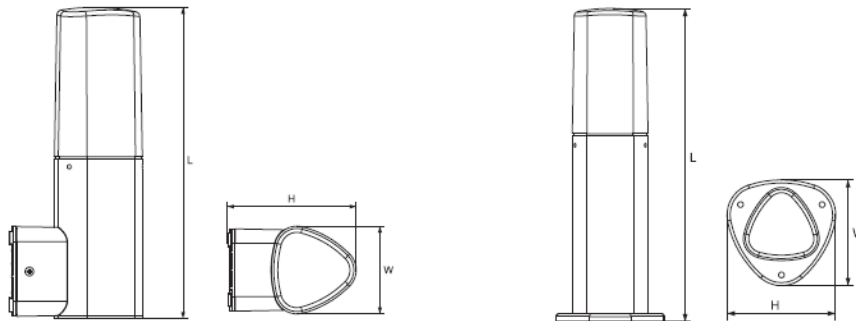

Areas of application

- Suitable for outdoor use
- Gardens
- Parks

Product benefits

- Low power consumption
- Repeated switch on/off does not affect the lifespan
- Instant light with maximum luminous flux
- Environmentally friendly - no mercury and lead
- No ultraviolet and infrared rays
- Resistant to shock and vibration-free body
- Low heat emission

Variants and dimensions

Model	Watt	Whole fixture lumens (lm)	Colour temp. (K)	Colour body	Size			Catalogue number	Packaging (pcs)
					L	W	H		
GRF967-W LED	6W	480	4000-4300	dark grey	199	74	107	967LEDW200	16
GRF967-30 LED	650	480	4000-4300	dark grey	200	102	104	967LEDP300	9
GRF967-50 LED	650	480	4000-4300	dark grey	500	102	104	967LEDP500	9
GRF967-80 LED	650	480	4000-4300	dark grey	800	102	104	967LEDP800	9